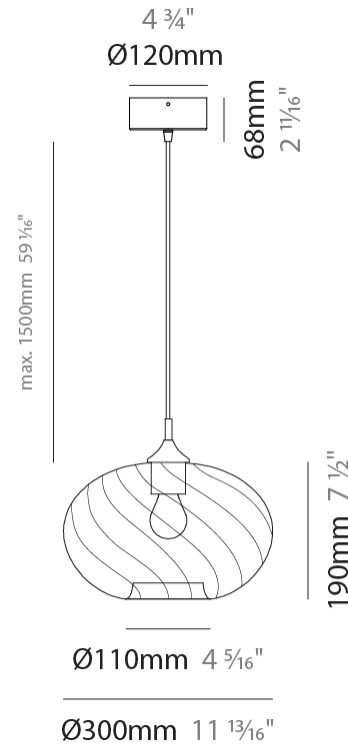

PROJECT	
TYPE	
SPECIFIER	
QUANTITY	
DATE	

PARIGI CIPOLLA MONOPOINT SUSPENSION

D141086-

base number   Finish
Options

1. To build a product code in our configurator select the specify button on the base model # product page
2. To build a manual product code on this datasheet choose from the options listed below in blue font and add the suffix to the base model #

GENERAL

Series: Parigi
Subseries: Parigi Cipolla Monopoint
Brand: Cangini & Tucci
Division: Design
Mounting Type: Suspension
Mounting Location: Ceiling
Subcategory: Pendant

PHYSICAL

Shape: Sphere
Diameter (mm): 300
Diameter (in): 11 ¹³/₁₆
Height (mm): 190
Height (in): 7 ¹/₂
Max. Overall Height (mm): 1690
Max. Overall Height (in): 66 ⁹/₁₆
Light Distribution: Omnidirectional
Weight (kg): 1.40
Weight (lbs): 3.09
Fixture Finish: AMB / GRN / PNK / RUB / SKB / SMK / TOB / TRA
Holder Finish: CHR
Fixture Material: Glass / Metal
Cable Details: 1500mm Cable

ELECTRICAL

Number of Lamps: 1
Lamp Type: LED Retrofit
Bulb Included: Bulb Not Included
Max. Wattage Per Lamp (W): 8
Lamp Base: E26
Input Voltage (V): 120
Upon Request: 277Vac / GU24

LED

OPTICAL

RATINGS AND CERTIFICATIONS

Certified By: Certified for North American Standards
IP rating: IP20