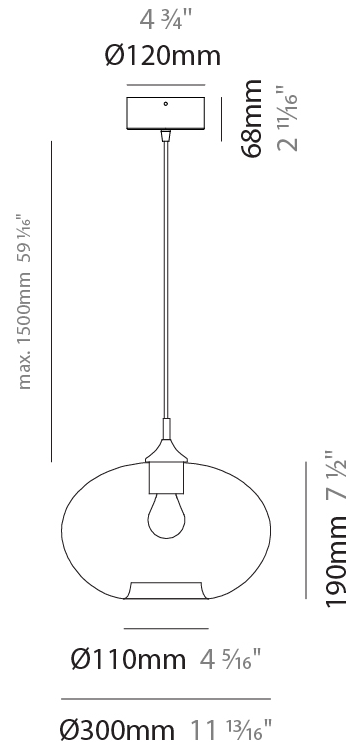

PROJECT	
TYPE	
SPECIFIER	
QUANTITY	
DATE	

PARIGI CIPOLLA MONOPOINT SUSPENSION

D141077-

base number   Finish
Options

1. To build a product code in our configurator select the specify button on the base model # product page
2. To build a manual product code on this datasheet choose from the options listed below in blue font and add the suffix to the base model #

GENERAL

Series: Parigi
Subseries: Parigi Cipolla Monopoint
Brand: Cangini & Tucci
Division: Design
Mounting Type: Suspension
Mounting Location: Ceiling
Subcategory: Pendant

PHYSICAL

Shape: Sphere
Diameter (mm): 300
Diameter (in): 11 ¹³/₁₆
Height (mm): 190
Height (in): 7 ¹/₂
Max. Overall Height (mm): 1690
Max. Overall Height (in): 66 ⁹/₁₆
Light Distribution: Omnidirectional
Weight (kg): 1.40
Weight (lbs): 3.09
Fixture Finish: [AMB / GRN / PNK / RUB / SKB / SMK / TOB / TRA](#)
Holder Finish: CHR
Fixture Material: Glass / Metal
Cable Details: 1500mm Cable

ELECTRICAL

Number of Lamps: 1
Lamp Type: LED Retrofit
Bulb Included: Bulb Not Included
Max. Wattage Per Lamp (W): 8
Lamp Base: E26
Input Voltage (V): 120
Upon Request: 277Vac / GU24

LED

OPTICAL

RATINGS AND CERTIFICATIONS

Certified By: Certified for North American Standards
IP rating: IP20