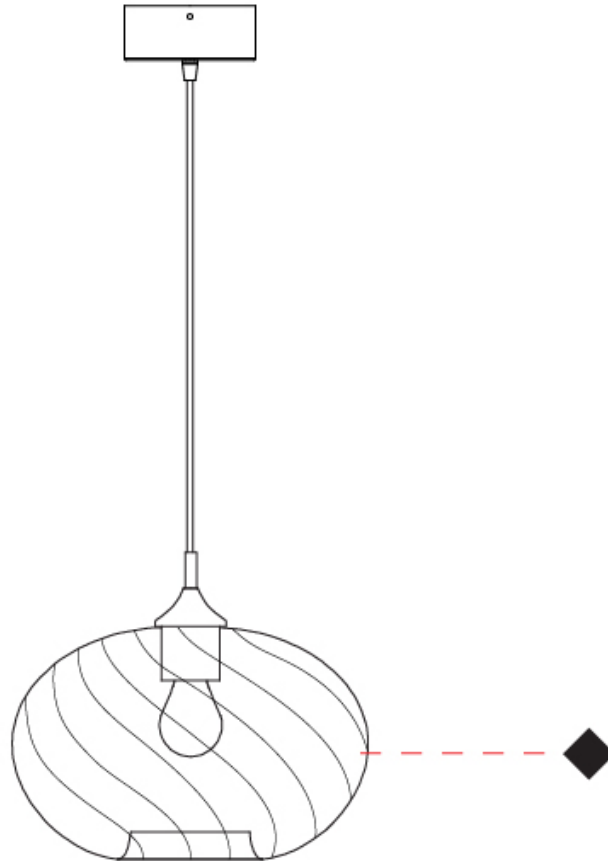

PARIGI CIPOLLA MONOPOINT SUSPENSION

D141086-

PROJECT

TYPE

SPECIFIER

QUANTITY

DATE

D